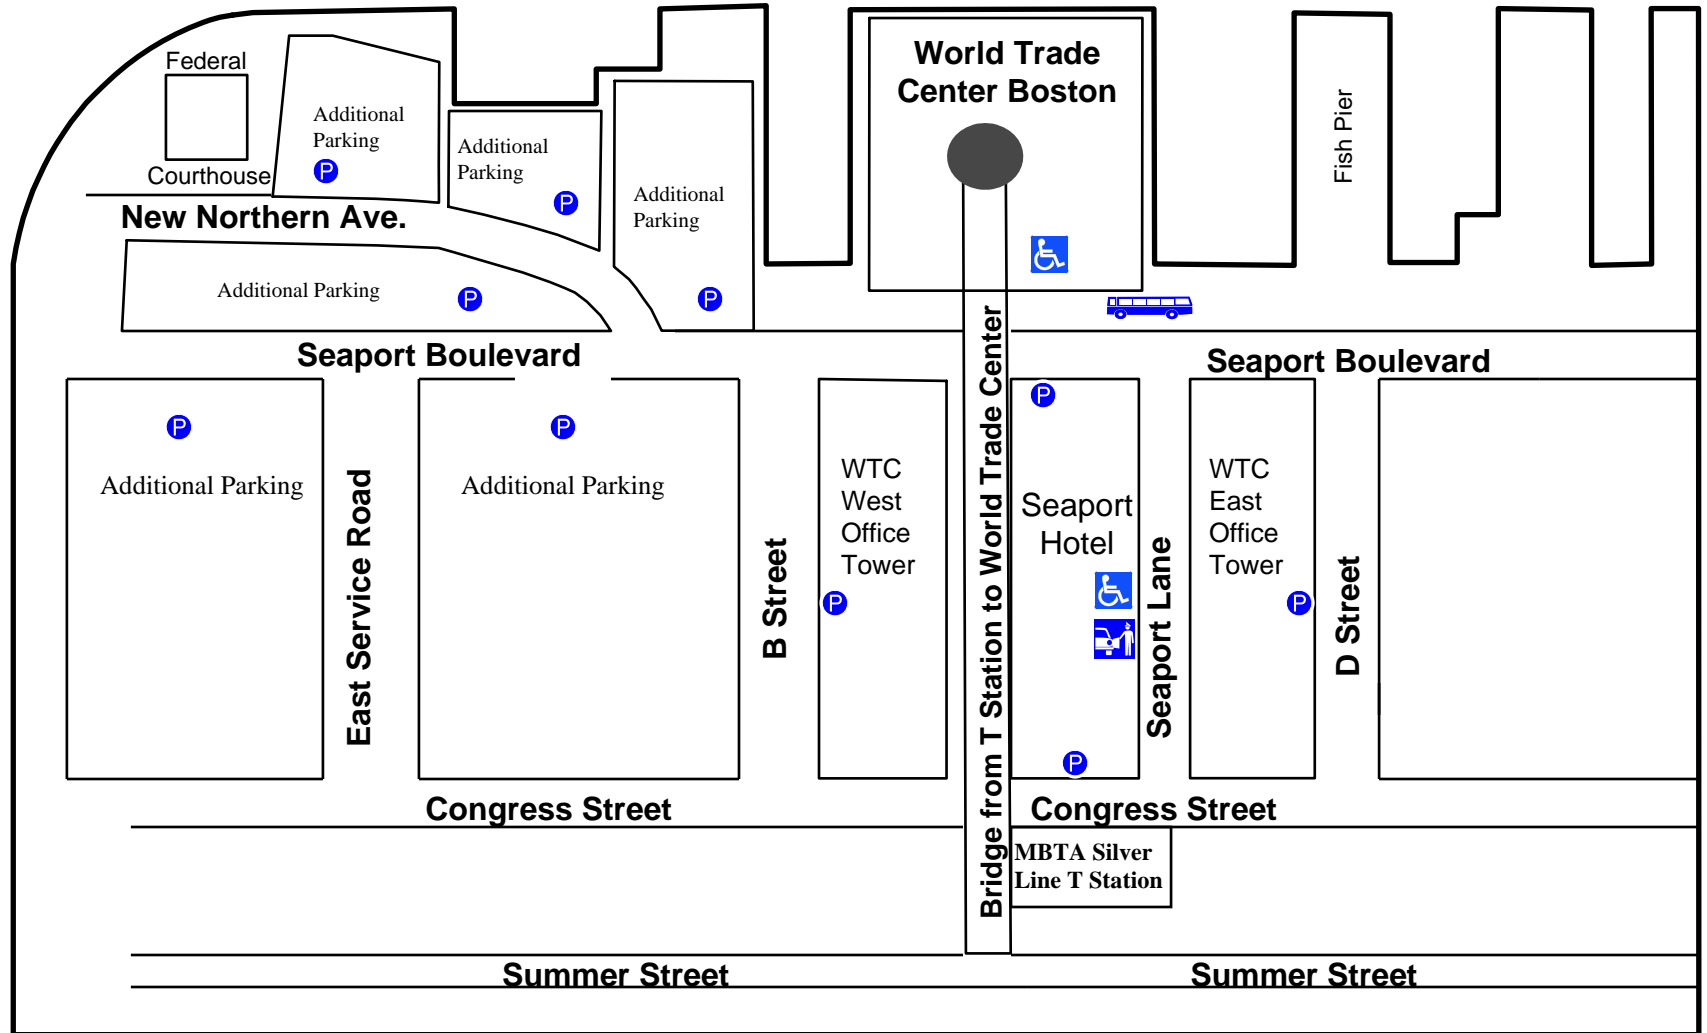

Seaport World Trade Center Parking Map along with Area Parking Lots

 Public Parking  Accessible Directions

 MBTA Bus Stop  Valet Parking

If you park in the underground garage at the Seaport Hotel, parking Cashiers are located in the hotel lobby. Be sure to take your parking ticket with you when exiting your vehicle.